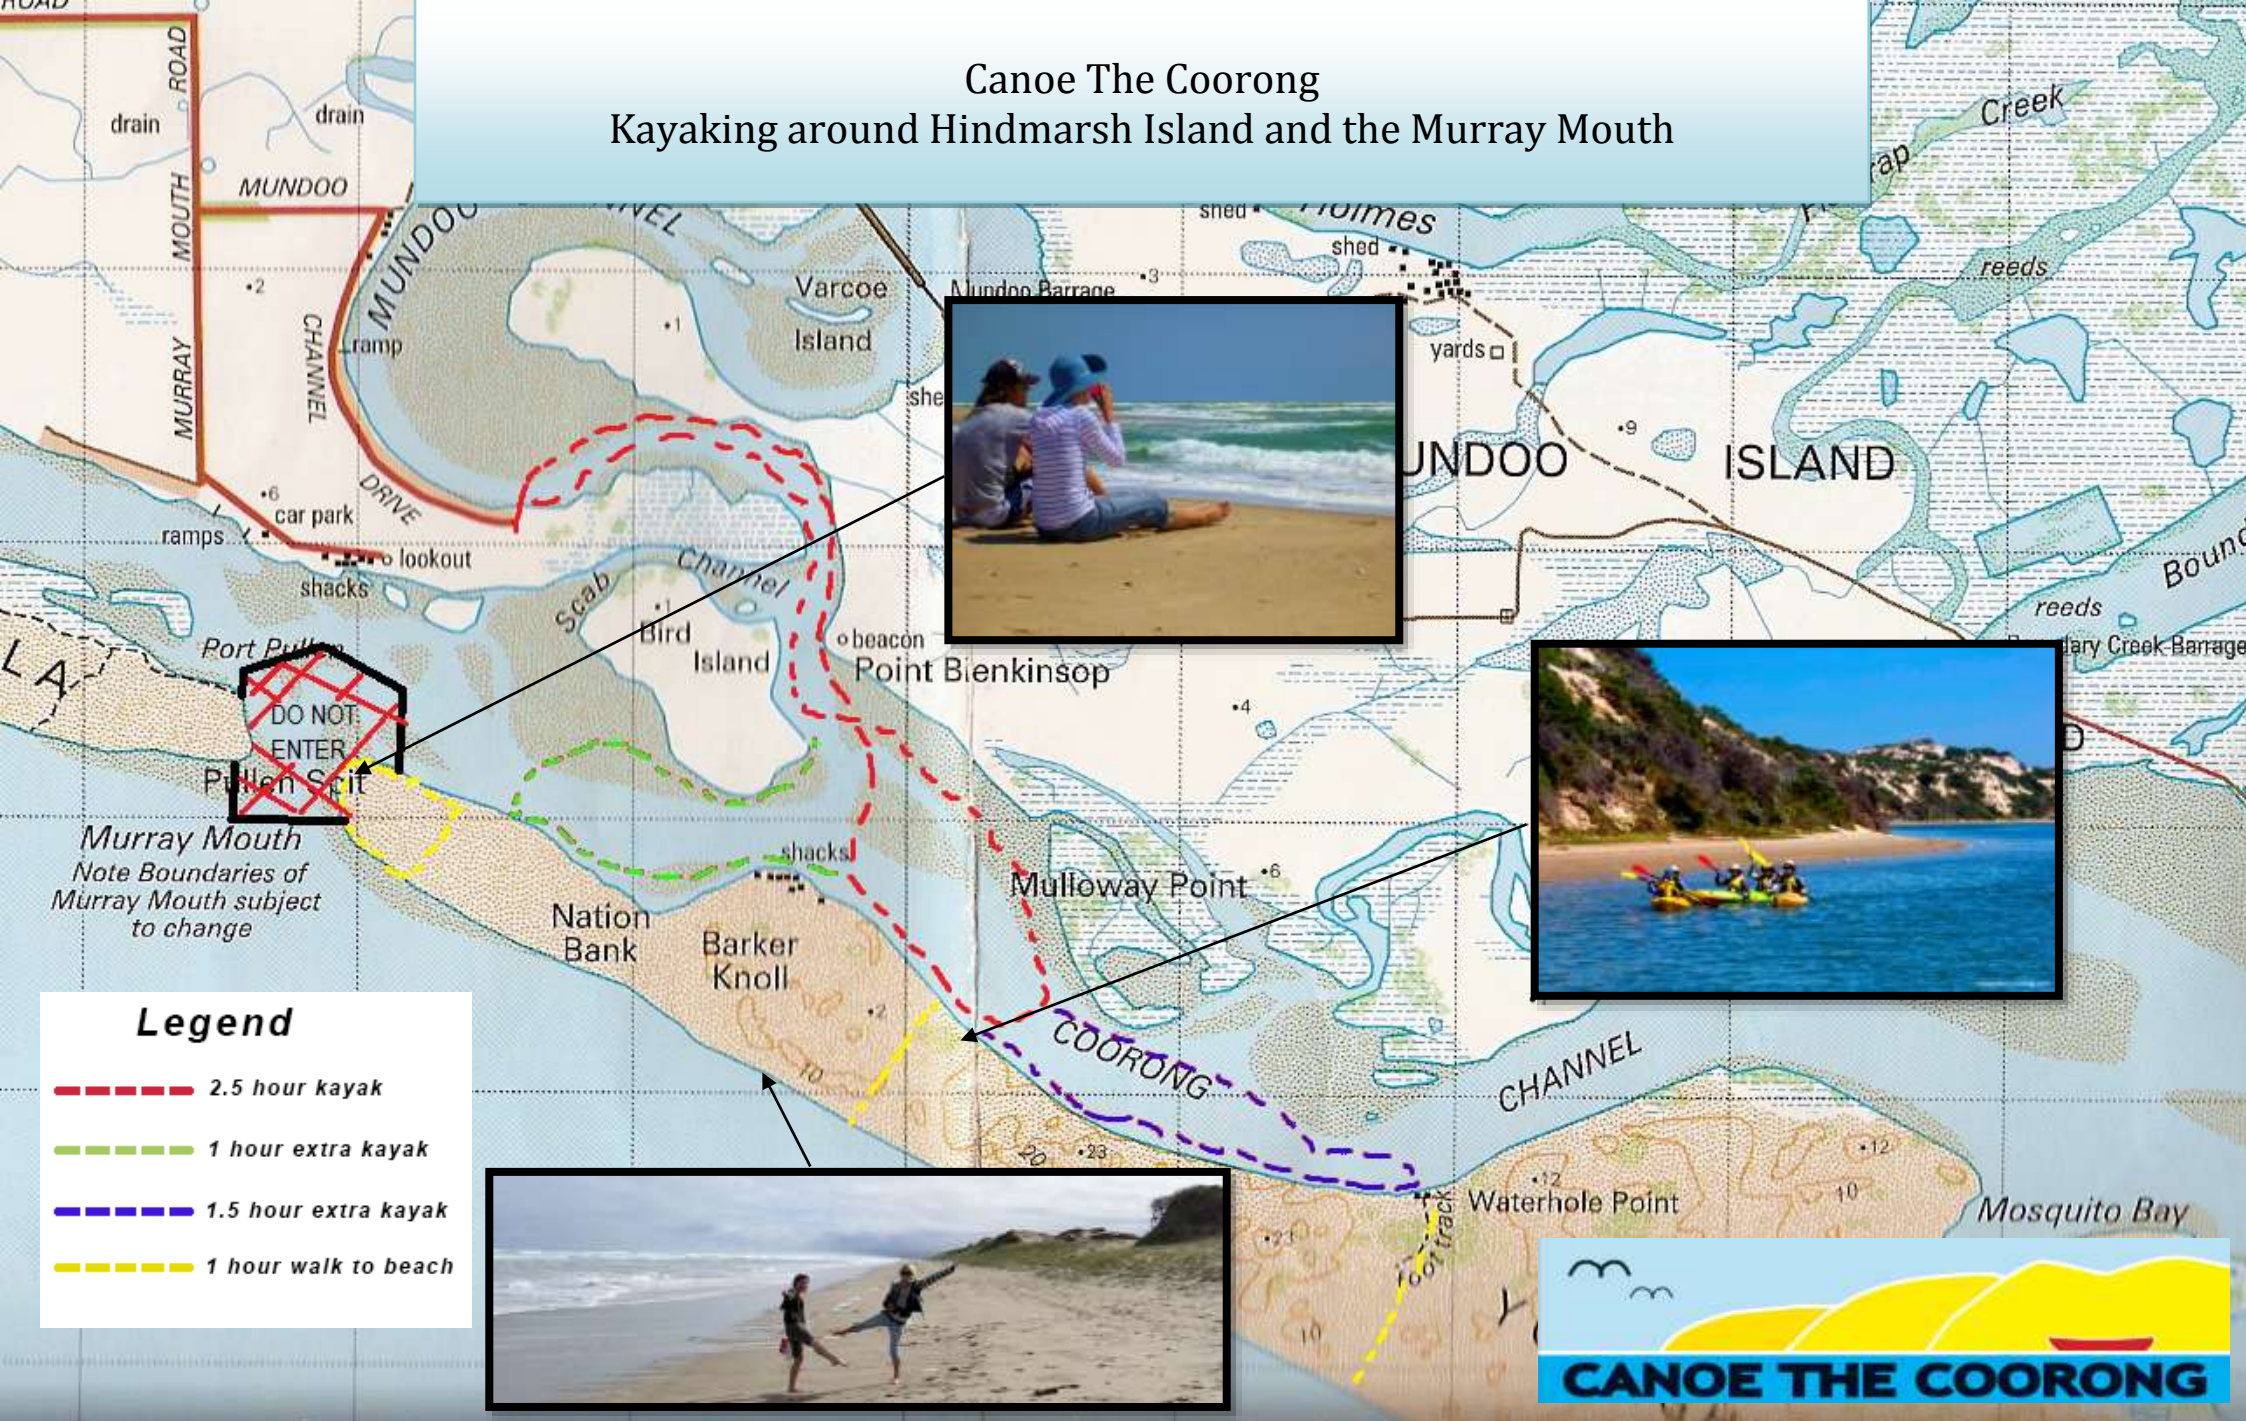

Canoe The Coorong

Kayaking around Hindmarsh Island and the Murray Mouth

- 500 meter exclusion zone around the Murray Mouth due to very strong currents.
- Times are only an estimate and are based on a relaxed kayaking pace, this may vary depending on participants abilities.